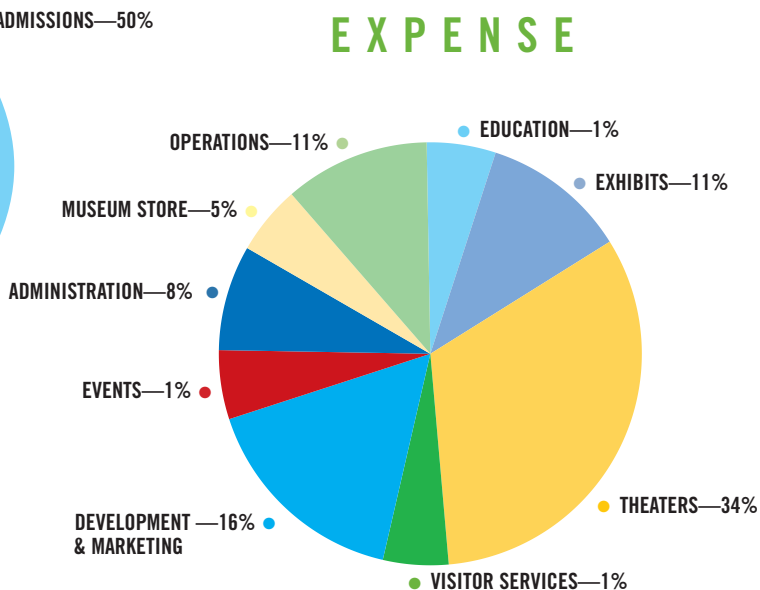

GRANTS

Houston Endowment Inc.

Stewart Title

National Endowment for the Humanities

Union Pacific

Applied Materials

Union Pacific ★ AT&T ★ LCRA Employees' United Charities

IN-KIND DONATIONS

Samsung ★ Central Market

The Driskill ★ Terminix ★ Texas Wine and Grape Growers Association

IMAX THEATRE MEDIA SUPPORT

Time Warner Cable

MUSIC UNDER THE STAR SPONSORS

Applied Materials

KUT 90.5 ★ The Austin Chronicle ★ Time Warner Cable

SPIRIT OF TEXAS MUSIC SPONSORS

107.1 KGSR ★ The Austin Chronicle ★ Time Warner Cable ★ News 8 Austin