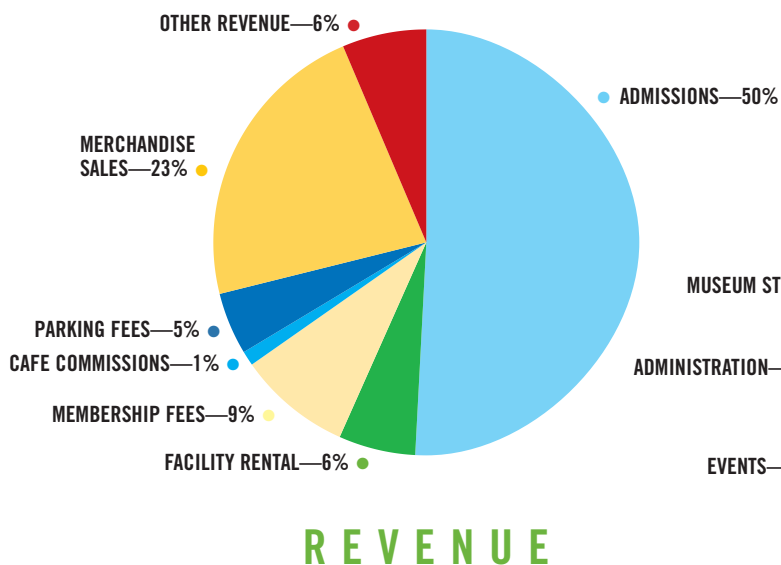

GRANTS

Houston Endowment Inc.

Stewart Title

National Endowment for the Humanities

Union Pacific

Applied Materials

Union Pacific ★ AT&T ★ LCRA Employees' United Charities

IN-KIND DONATIONS

Samsung ★ Central Market

The Driskill ★ Terminix ★ Texas Wine and Grape Growers Association

IMAX THEATRE MEDIA SUPPORT

Time Warner Cable

MUSIC UNDER THE STAR SPONSORS

Applied Materials

KUT 90.5 ★ The Austin Chronicle ★ Time Warner Cable

SPIRIT OF TEXAS MUSIC SPONSORS

107.1 KGSR ★ The Austin Chronicle ★ Time Warner Cable ★ News 8 Austin